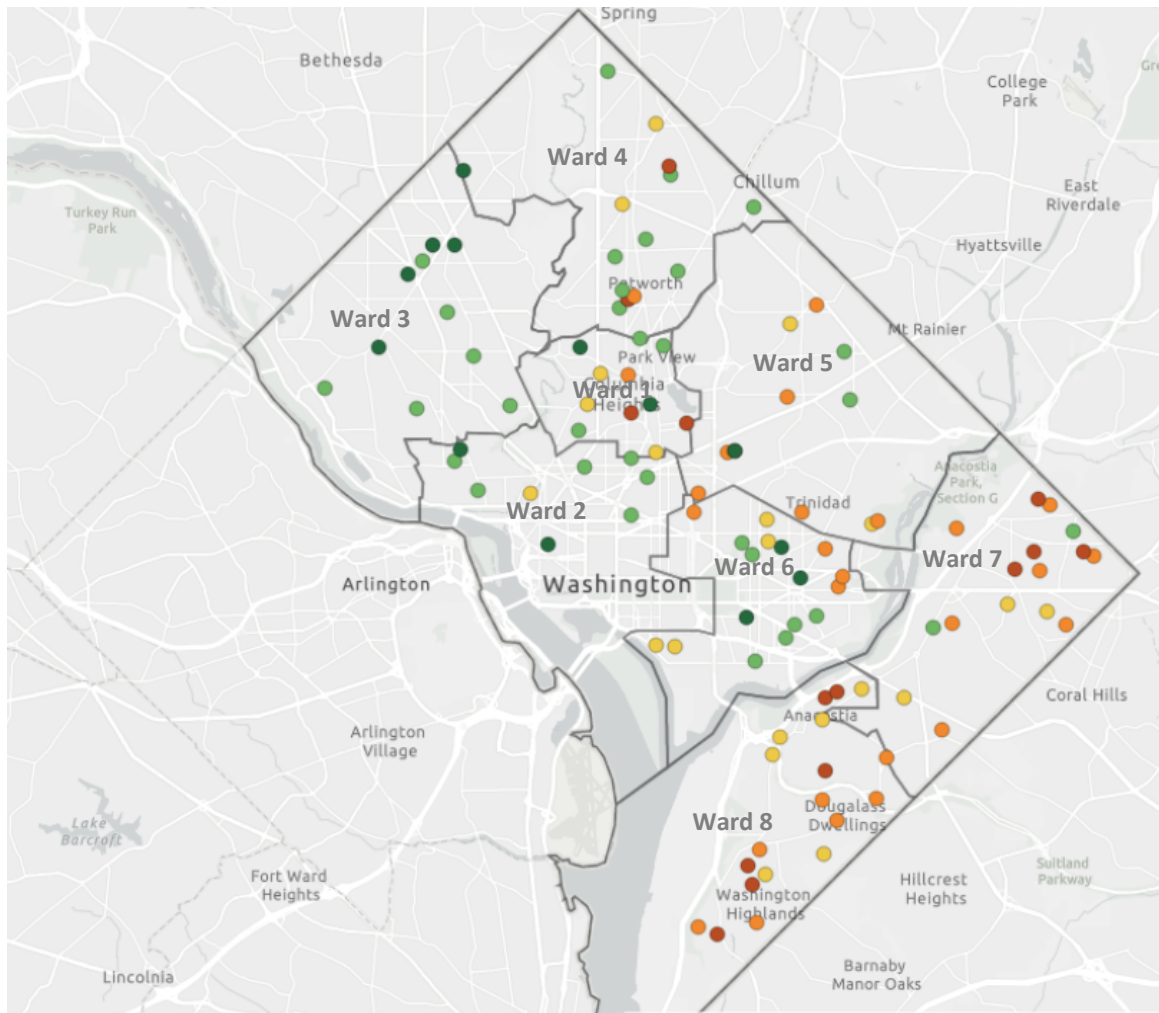

67 DCPS schools (61%) across all eight wards received 3 STAR or higher in SY18-19.

SY17-18 to SY18-19 DCPS STAR Ratings Distribution

In SY18-19, 55 schools received a different STAR rating from SY17-18; 16 out of 35 (46%) of 3 STAR schools in SY17-18 moved up to 4 STAR in SY18-19.

STAR Ratings results reflect historic inequities and persistent opportunity gaps.

The majority of 4 and 5 STAR schools (30 out of 46) are in Wards 3, 4, and 6. There are some 4 and 5 STAR schools in Wards 1, 2, 5, and 7.