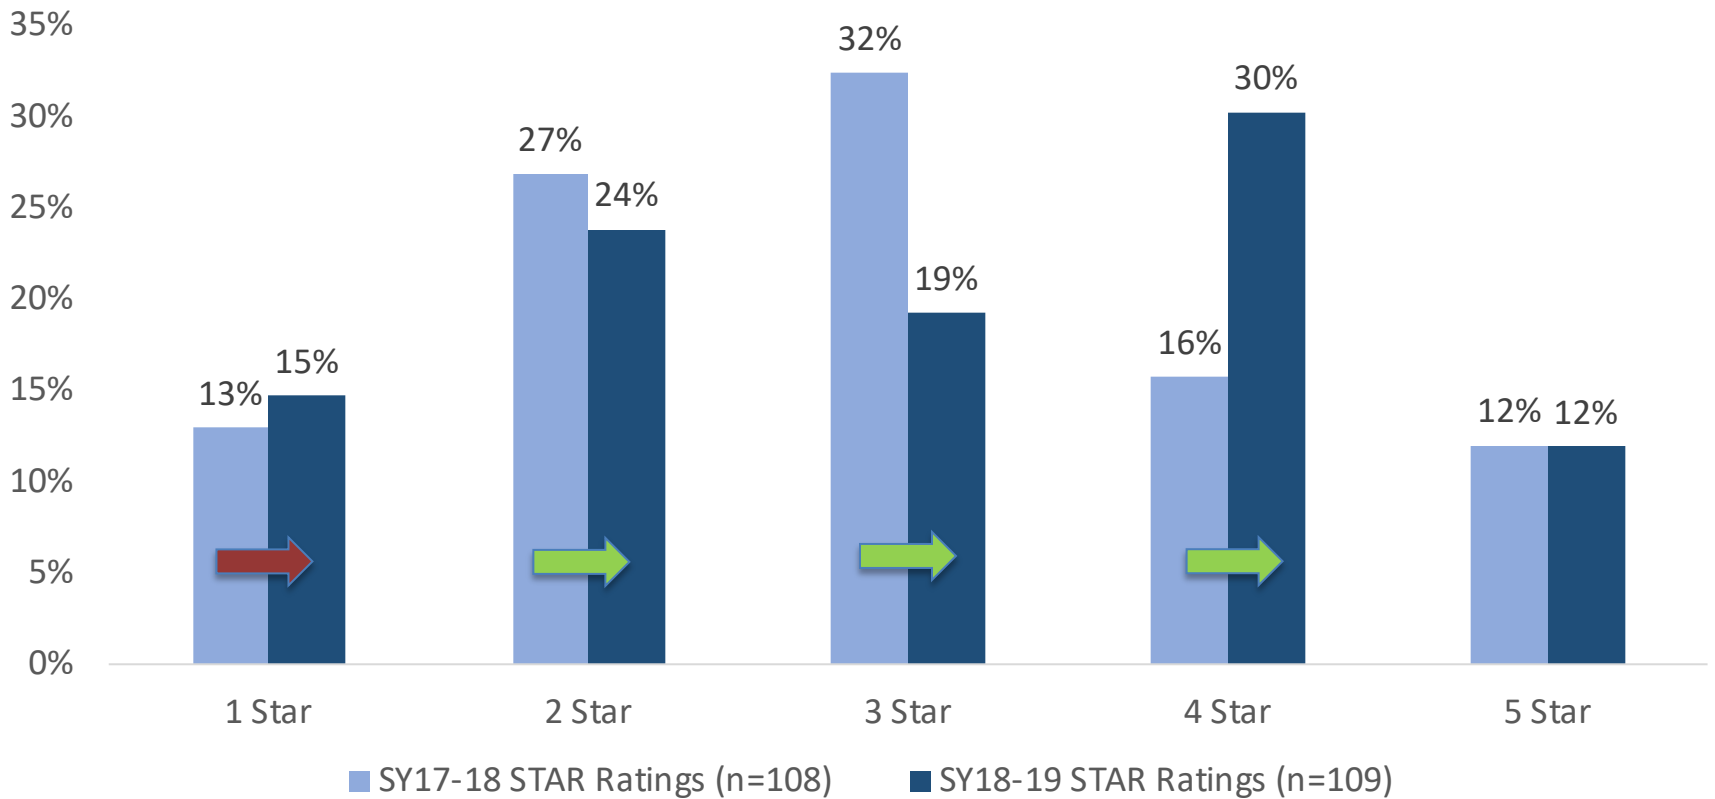

DISTRICT OF COLUMBIA
PUBLIC SCHOOLS

November 2019

SY2018-19 STAR Ratings: Bringing Accountability, Demonstrating Improvement in DC Public Schools

Evaluating School Performance & Improvement Using the STAR Framework

- The School Transparency and Reporting (STAR) Framework first launched last year and evaluates multiple areas of school performance, including academic achievement and growth, school environment, English language proficiency, and graduation rate.
- While metrics used vary across school type, each school receives a rating from **1 STAR** (lowest) to **5 STAR** (highest) based on their STAR score under a 100-point scale.
- This accountability framework is a requirement for all states under the federal Every Student Succeeds Act (ESSA) and was first released last year.
- DC Public Schools utilizes STAR Ratings to recognize progress and our continued commitment to improve outcomes for all students.

67 DCPS schools (61%) across all eight wards received 3 STAR or higher in SY18-19.

SY17-18 to SY18-19 DCPS STAR Ratings Distribution

In SY18-19, 55 schools received a different STAR rating from SY17-18; 16 out of 35 (46%) of 3 STAR schools in SY17-18 moved up to 4 STAR in SY18-19.