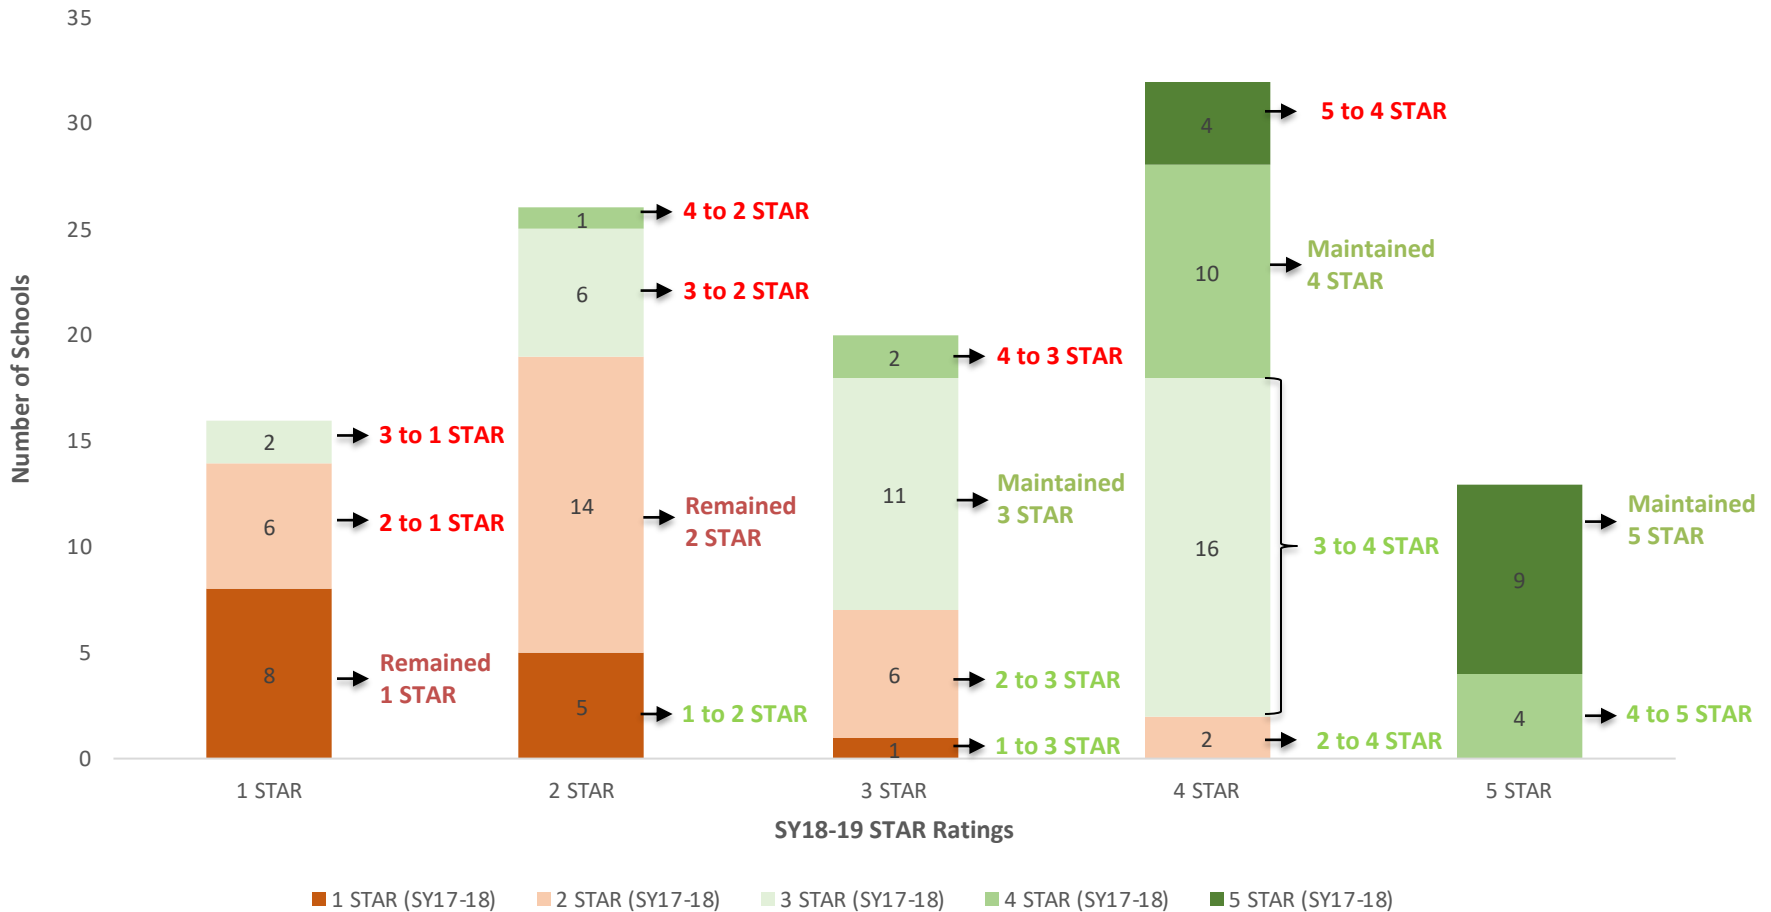

In SY18-19, 55 schools received a different STAR rating from SY17-18; 16 out of 35 (46%) of 3 STAR schools in SY17-18 moved up to 4 STAR in SY18-19.

SY18-19 STAR Ratings Distribution by SY17-18 Ratings